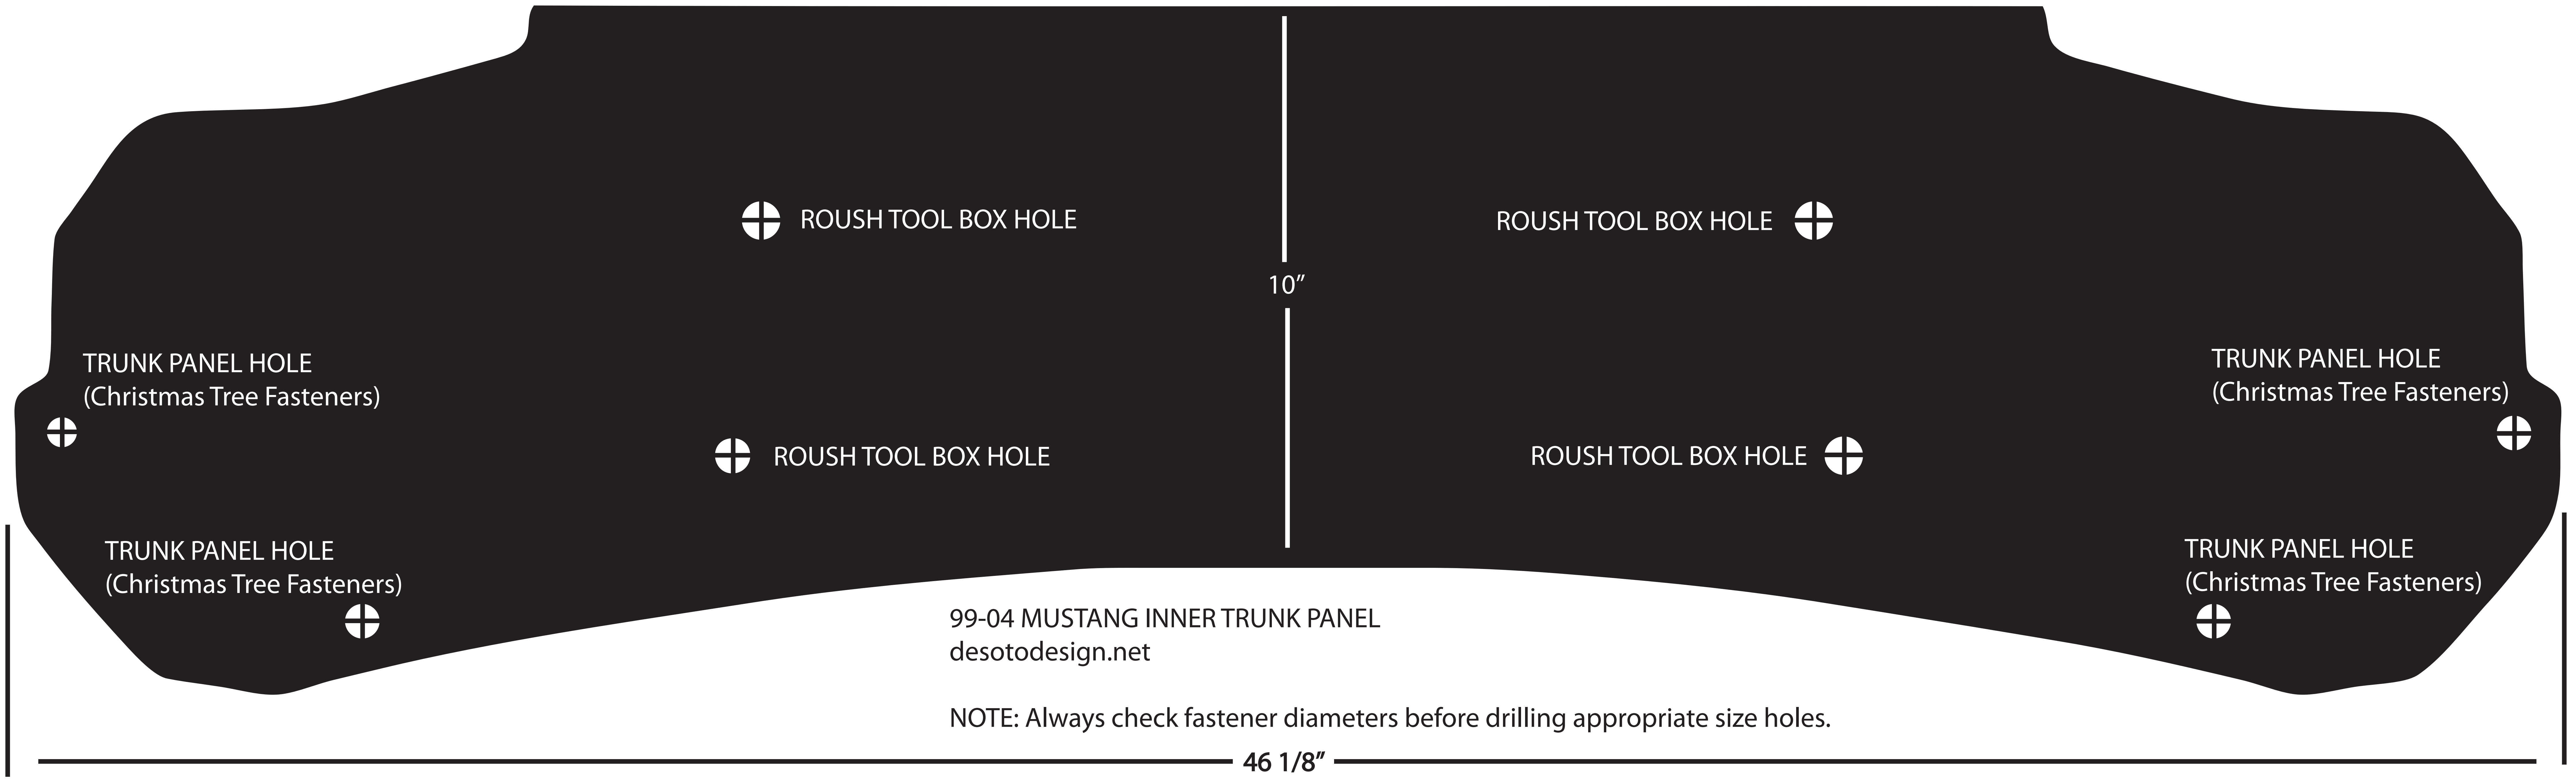

NOTE: PRINT AT 100% (or to dimensions stated on drawing)

ROUSH TOOL BOX HOLE

ROUSH TOOL BOX HOLE

TRUNK PANEL HOLE  
(Christmas Tree Fasteners)

TRUNK PANEL HOLE  
(Christmas Tree Fasteners)

ROUSH TOOL BOX HOLE

ROUSH TOOL BOX HOLE

TRUNK PANEL HOLE  
(Christmas Tree Fasteners)

TRUNK PANEL HOLE  
(Christmas Tree Fasteners)

10"

99-04 MUSTANG INNER TRUNK PANEL  
desotodesign.net

NOTE: Always check fastener diameters before drilling appropriate size holes.

46 1/8"